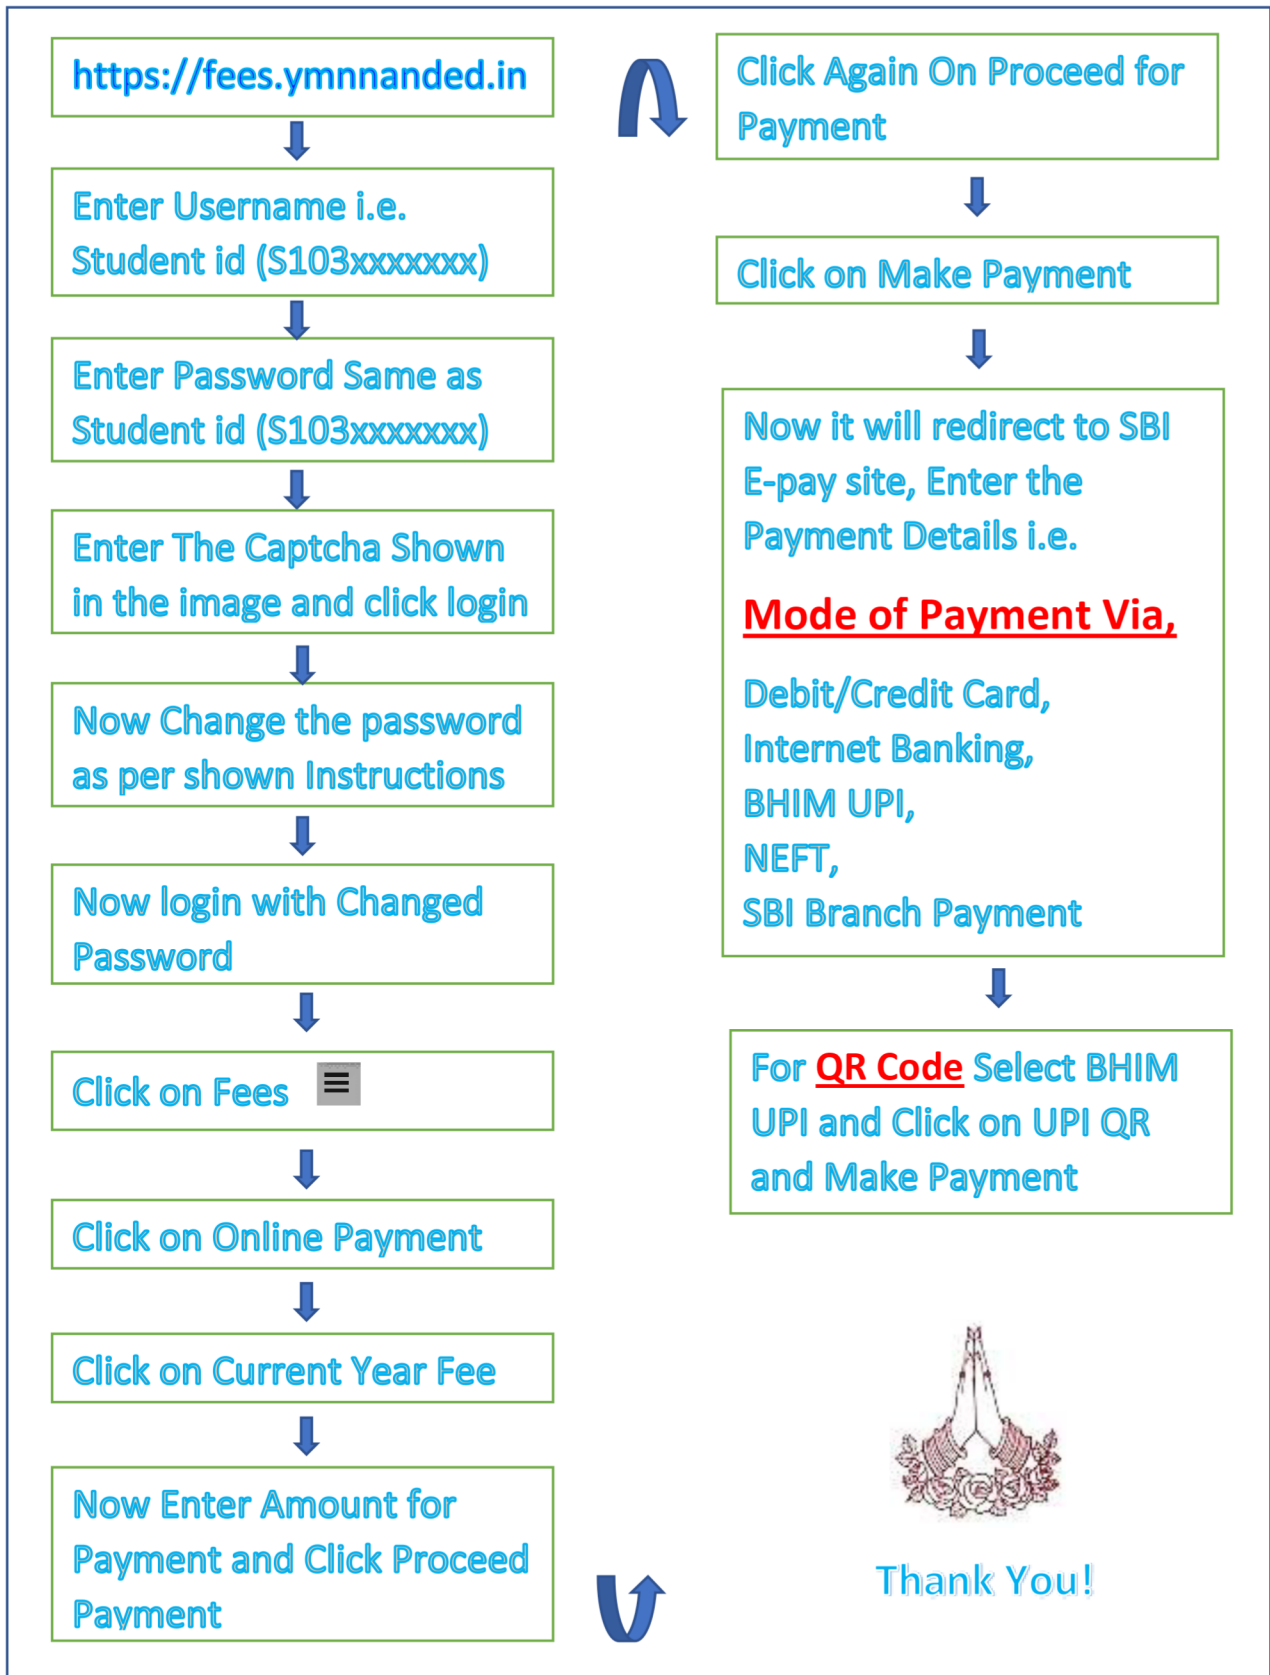

Yeshwant Mahavidyalaya, Nanded

UG/PG Online Admission Fee Portal for Year 2022-23

<https://fees.ymnanded.in> (Process flow)

Kindly follow the above procedure in **Google Chrome** browser only